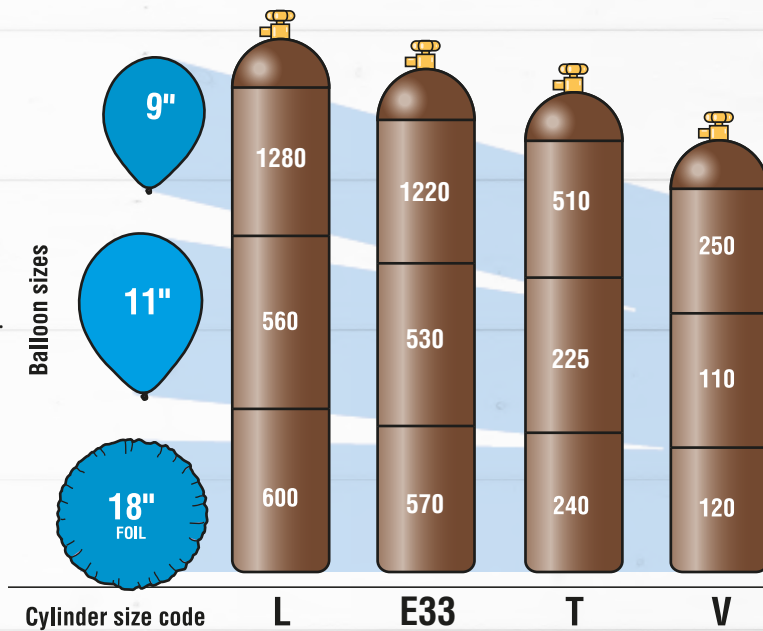

BOC GASES

Volume (m ³)	9.00	8.56	3.60	1.81
Weight (Kg)	76.5	46	29.5	16.0
Height (mm)	1510	1180	970	910
Diameter (mm)	230	230	230	140
Pressure (bar)	200	300	200	200
Cylinder size code	L	E33	T	V

Approximate number of Qualatex balloons that can be filled by each cylinder.

Volume (m ³)	7.82	5.21	2.61
Weight (Kg)	49	25	12
Height (mm)	1050	870	655
Diameter (mm)	230	203	176
Pressure (bar)	300	300	200/300
Cylinder size code	X30S	X20W	X10W

Scan the QR code to find more information on Air Products' balloon gas range.