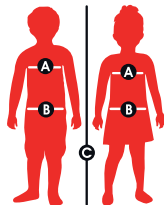

		TODDLER SMALL		TODDLER MEDIUM	
AGE		1-2		3-4	
		LBS	KILO	LBS	KILO
WEIGH (UP TO)		30	14	38	17
		INCH	CM	INCH	CM
CHEST	A	19½-20½	48-51	21½-22½	53-55
WAIST	B	19-20	50-52	21-22	55-57
HEIGHT	C	34-39	85-89	40-45	100-113

Please note that this is a guide only and we cannot guarantee these measurements are exact.