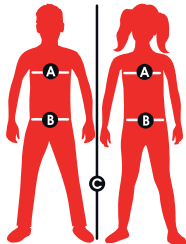

		S		M		L		TWEEN	
AGE		4-6		7-9		10-12		12+	
		INCH	CM	INCH	CM	INCH	CM	INCH	CM
CHEST	A	23-25	58-64	27-28½	63-70	30-31½	76-80	33½	85
WAIST	B	21½-22½	54-57	23½-24½	60-62	25½-26½	64-67	27½	70
HEIGHT	C	41-46	115-128	52-57	130-143	58-63	140-152	60-64	152-163

Please note that this is a guide only and we cannot guarantee these measurements are exact.