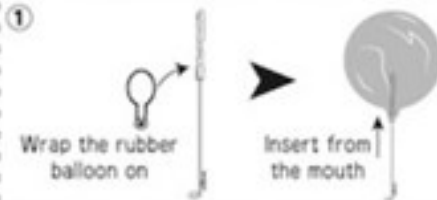

Aqua Balloons Inflation Tips, Size Guide & Float Times

When using independently

Insert the recommended device into the mouth of the Aqua Balloon (with cover film) and inflate a little bit until the cover film peels off.

Take care regarding stickiness due to static electricity.

Peel the cover film on both sides as far as the mouth part and inflate the Aqua Balloon to the recommended size.

Peel off any remaining cover film from the mouth part, then pull the mouth part of the Aqua Balloon while twisting and make a tight knot to complete.

When using with a rubber balloon inserted

Wrap the rubber balloon on a thin plastic rod or similar and insert into the Aqua Balloon from the mouth.

Take care regarding stickiness due to static electricity.

Insert the recommended device into the mouth of the rubber balloon and inflate a little bit until the cover film peels off.

Peel the cover film on both sides as far as the mouth part and inflate the Aqua Balloon to the recommended size.