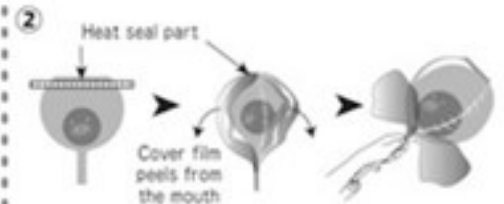

Take care regarding stickiness due to static electricity.

Peel the cover film on both sides as far as the mouth part and inflate the Aqua Balloon to the recommended size.

Peel off any remaining cover film from the mouth part, then pull the mouth part of the Aqua Balloon while twisting and make a tight knot to complete.

When using with a rubber balloon inserted

Wrap the rubber balloon on a thin plastic rod or similar and insert into the Aqua Balloon from the mouth.

Take care regarding stickiness due to static electricity.

Insert the recommended device into the mouth of the rubber balloon and inflate a little bit until the cover film peels off.

Peel the cover film on both sides as far as the mouth part and inflate the Aqua Balloon to the recommended size.

Peel off any remaining cover film from the mouthpart, then pull the mouth parts of the Aqua Balloon and rubber balloon together, and twist and make a tight knot to complete.

When using as wrapping

Cut off the top of the Aqua Balloon (with cover film) in a straight line and insert the object you want to wrap.