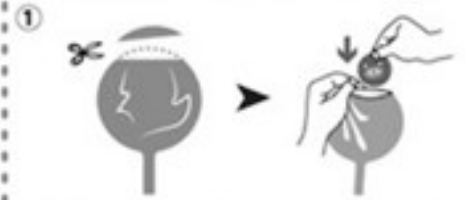

Take care regarding stickiness due to static electricity.

Peel the cover film on both sides as far as the mouth part and inflate the Aqua Balloon to the recommended size.

Peel off any remaining cover film from the mouth part, then pull the mouth part of the Aqua Balloon while twisting and make a tight knot to complete.

When using with a rubber balloon inserted

Wrap the rubber balloon on a thin plastic rod or similar and insert into the Aqua Balloon from the mouth.

Take care regarding stickiness due to static electricity.

Insert the recommended device into the mouth of the rubber balloon and inflate a little bit until the cover film peels off.

Peel the cover film on both sides as far as the mouth part and inflate the Aqua Balloon to the recommended size.

Peel off any remaining cover film from the mouthpart, then pull the mouth parts of the Aqua Balloon and rubber balloon together, and twist and make a tight knot to complete.

When using as wrapping

Cut off the top of the Aqua Balloon (with cover film) in a straight line and insert the object you want to wrap.