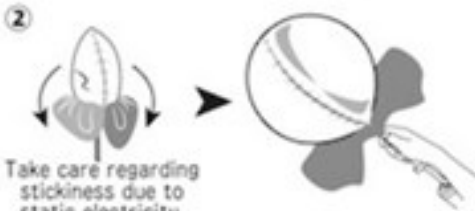

Aqua Balloons Inflation Tips, Size Guide & Float Times

When using independently

Insert the recommended device into the mouth of the Aqua Balloon (with cover film) and inflate a little bit until the cover film peels off.

Take care regarding stickiness due to static electricity.

Peel the cover film on both sides as far as the mouth part and inflate the Aqua Balloon to the recommended size.

Peel off any remaining cover film from the mouth part, then pull the mouth part of the Aqua Balloon while twisting and make a tight knot to complete.

When using with a rubber balloon inserted

Wrap the rubber balloon on a thin plastic rod or similar and insert into the Aqua Balloon from the mouth.

Take care regarding stickiness due to static electricity.